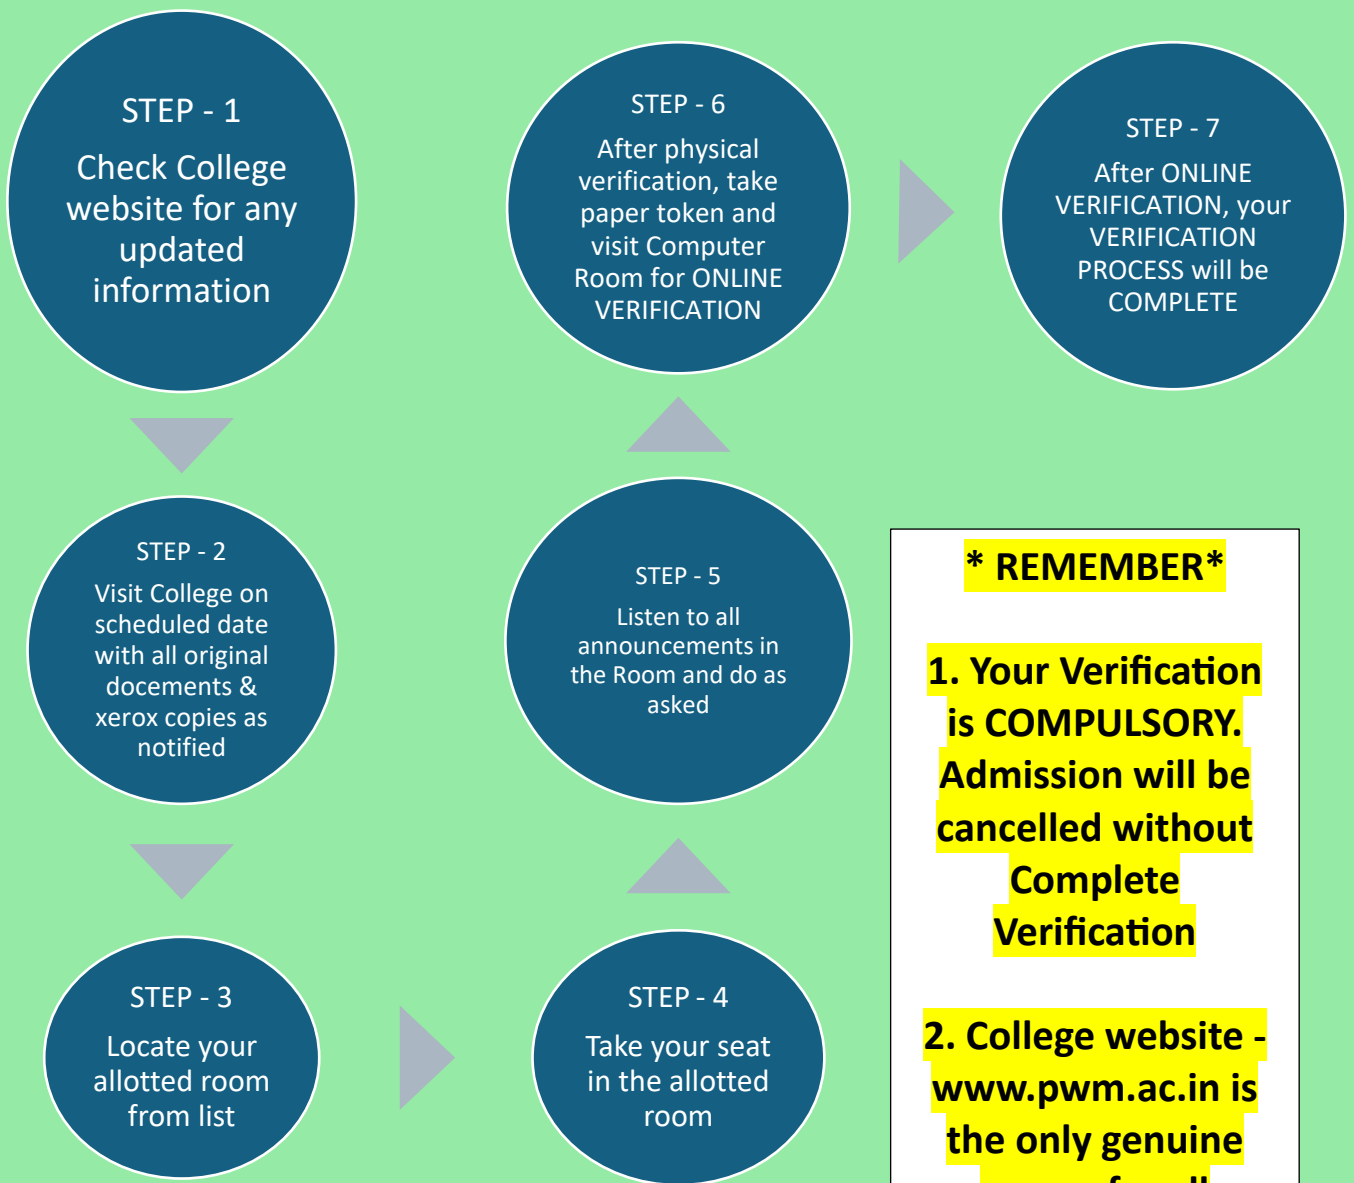

**PRITILATA WADDEDAR MAHAVIDYALAYA
NADIA - 741504**

ADMISSION VERIFICATION FLOW-CHART

*** REMEMBER ***

1. Your Verification is COMPULSORY. Admission will be cancelled without Complete Verification

2. College website - www.pwm.ac.in is the only genuine source for all information on admission